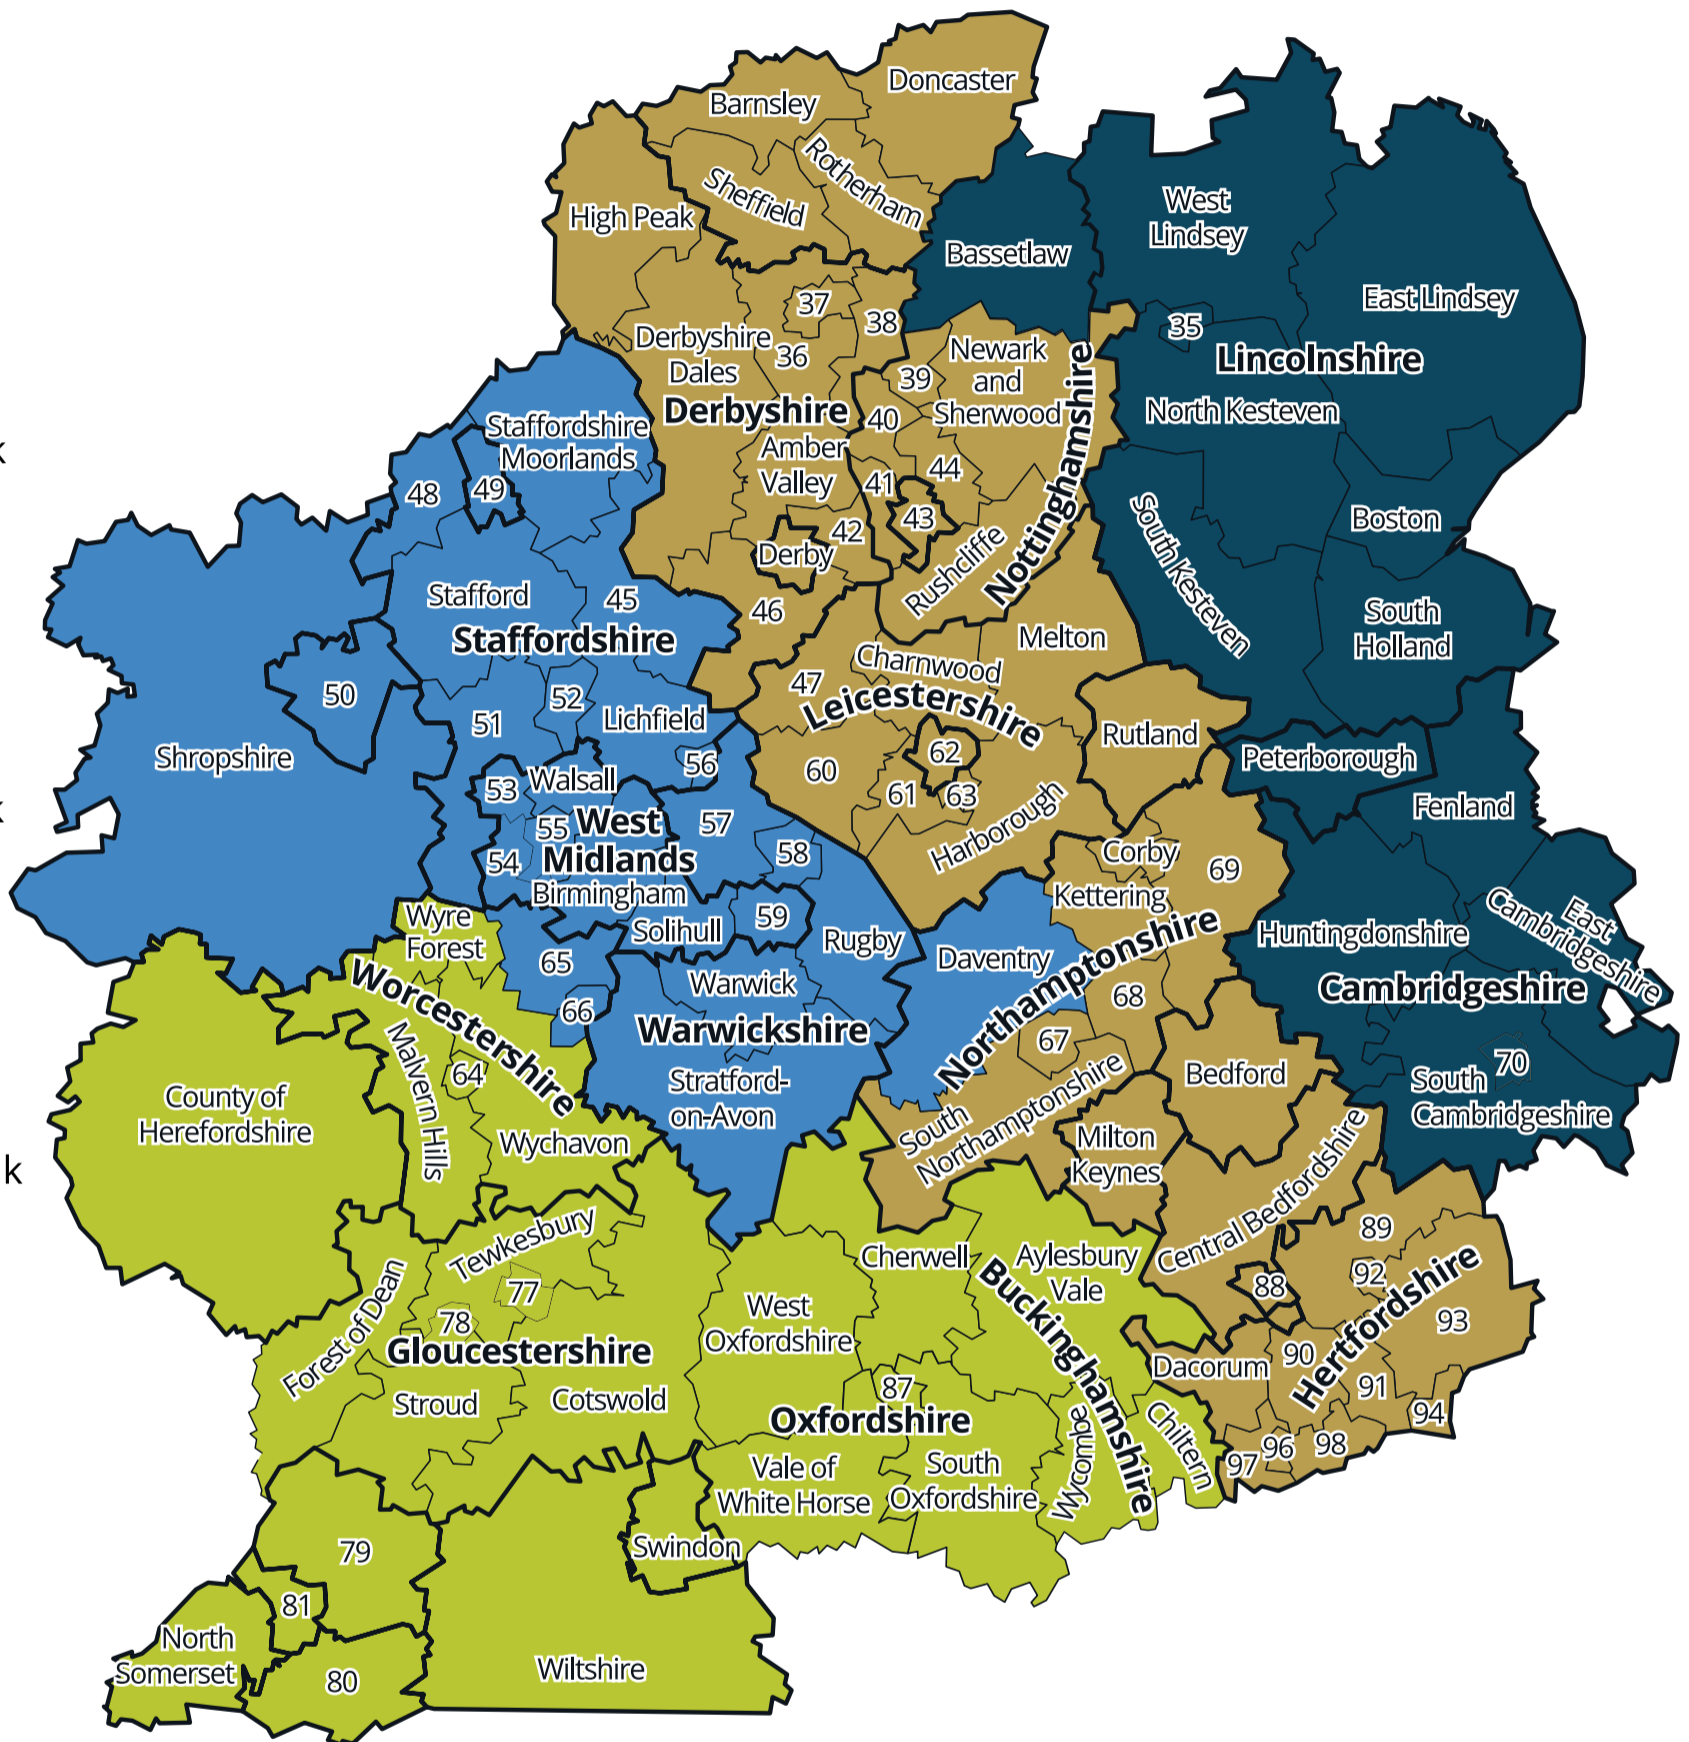

Local Authorities

- | | | | | |
|--------------------------|------------------------------|--------------------------|---------------------------------|-----------------------|
| 35 Lincoln | 46 South Derbyshire | 57 North Warwickshire | 68 Wellingborough | 90 St Albans |
| 36 North East Derbyshire | 47 North West Leicestershire | 58 Nuneaton and Bedworth | 69 East Northamptonshire | 91 Welwyn Hatfield |
| 37 Chesterfield | 48 Newcastle-under-Lyme | 59 Coventry | 70 Cambridge | 92 Stevenage |
| 38 Bolsover | 49 Stoke-on-Trent | 60 Hinckley and Bosworth | 77 Cheltenham | 93 East Hertfordshire |
| 39 Mansfield | 50 Telford and Wrekin | 61 Blaby | 78 Gloucester | 94 Broxbourne |
| 40 Ashfield | 51 South Staffordshire | 62 Leicester | 79 South Gloucestershire | 96 Watford |
| 41 Broxtowe | 52 Cannock Chase | 63 Oadby and Wigston | 80 Bath and North East Somerset | 97 Three Rivers |
| 42 Erewash | 53 Wolverhampton | 64 Worcester | 81 City of Bristol | 98 Hertsmere |
| 43 Nottingham | 54 Dudley | 65 Bromsgrove | 87 Oxford | |
| 44 Gedling | 55 Sandwell | 66 Redditch | 88 Luton | |
| 45 East Staffordshire | 56 Tamworth | 67 Northampton | 89 North Hertfordshire | |