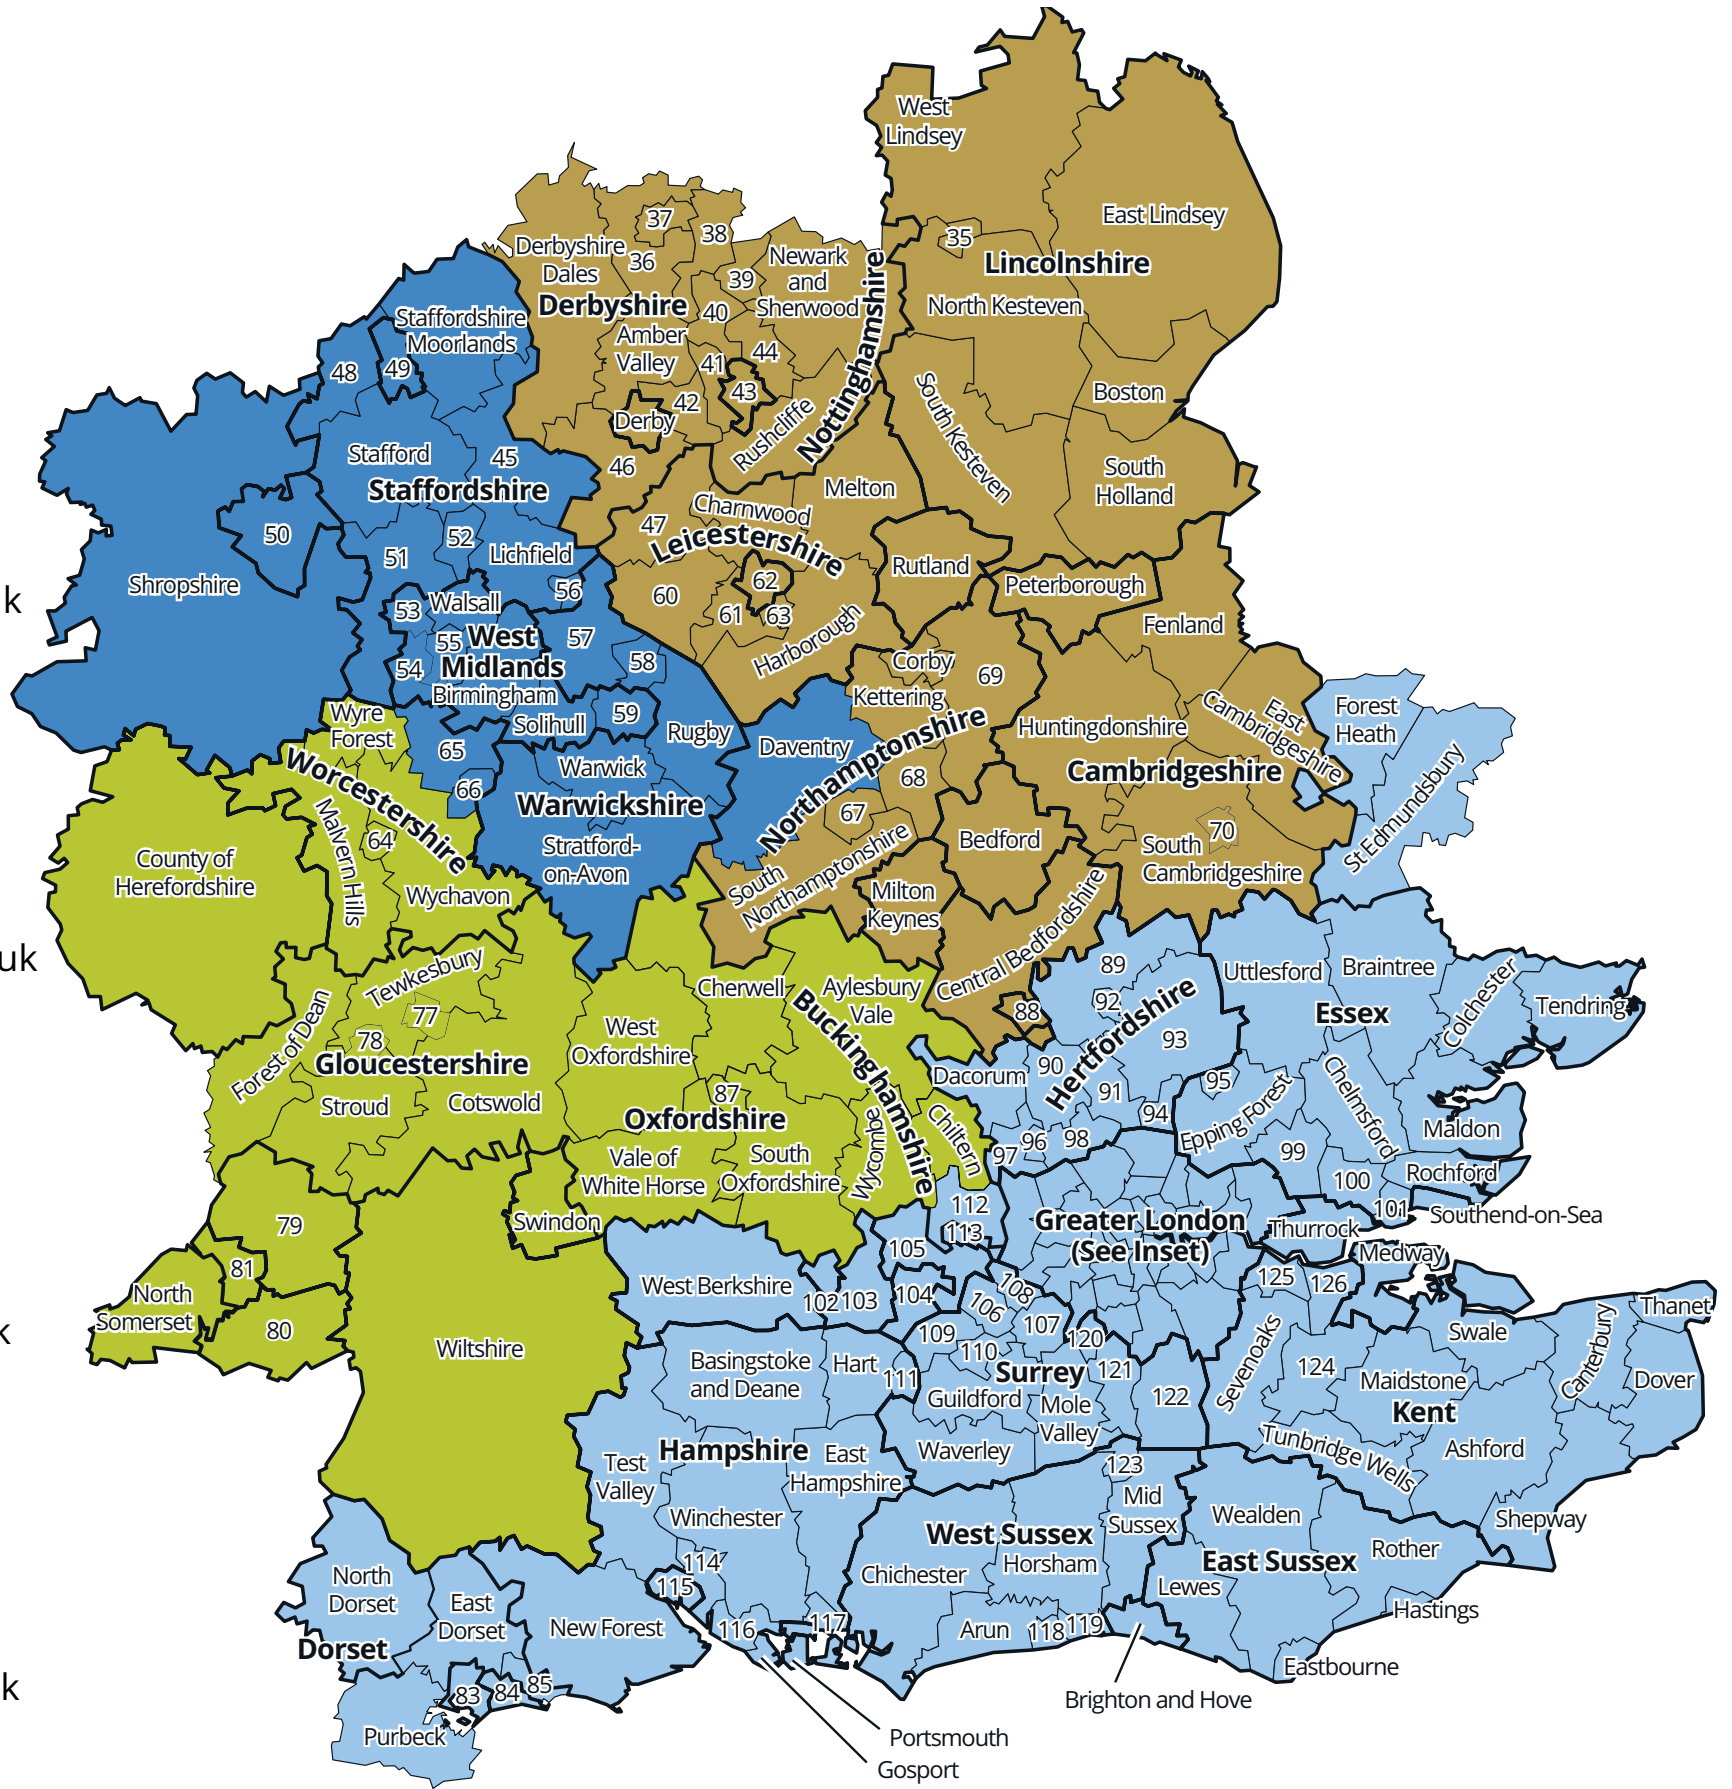

Sam Wylie
0121 309 0555
07946 138 535
sam@caliberland.co.uk

Local Authorities

- | | | | | |
|------------------------------|--------------------------|---------------------------------|----------------------------|---------------------------|
| 35 Lincoln | 52 Cannock Chase | 69 East Northamptonshire | 93 East Hertfordshire | 111 Rushmoor |
| 36 North East Derbyshire | 53 Wolverhampton | 70 Cambridge | 94 Broxbourne | 112 South Bucks |
| 37 Chesterfield | 54 Dudley | 77 Cheltenham | 96 Watford | 113 Slough |
| 38 Bolsover | 55 Sandwell | 78 Gloucester | 97 Three Rivers | 114 Eastleigh |
| 39 Mansfield | 56 Tamworth | 79 South Gloucestershire | 98 Hertsmere | 115 Southampton |
| 40 Ashfield | 57 North Warwickshire | 80 Bath and North East Somerset | 99 Brentwood | 116 Fareham |
| 41 Broxtowe | 58 Nuneaton and Bedworth | 81 City Bristol | 100 Basildon | 117 Havant |
| 42 Erewash | 59 Coventry | 82 Weymouth and Portland | 101 Castle Point | 118 Worthing |
| 43 Nottingham | 60 Hinckley and Bosworth | 83 Poole | 102 Reading | 119 Adur |
| 44 Gedling | 61 Blaby | 84 Bournemouth | 103 Wokingham | 120 Epsom and Ewell |
| 45 East Staffordshire | 62 Leicester | 85 Christchurch | 104 Bracknell Forest | 121 Reigate and Banstead |
| 46 South Derbyshire | 63 Oadby and Wigston | 87 Oxford | 105 Windsor and Maidenhead | 122 Tandridge |
| 47 North West Leicestershire | 64 Worcester | 88 Luton | 106 Runnymede | 123 Crawley |
| 48 Newcastle-under-Lyme | 65 Bromsgrove | 89 North Hertfordshire | 107 Elmbridge | 124 Tonbridge and Malling |
| 49 Stoke-on-Trent | 66 Redditch | 90 St Albans | 108 Spelthorne | 125 Dartford |
| 50 Telford and Wrekin | 67 Northampton | 91 Welwyn Hatfield | 109 Surrey Heath | 126 Gravesham |
| 51 South Staffordshire | 68 Wellingborough | 92 Stevinge | 110 Woking | |